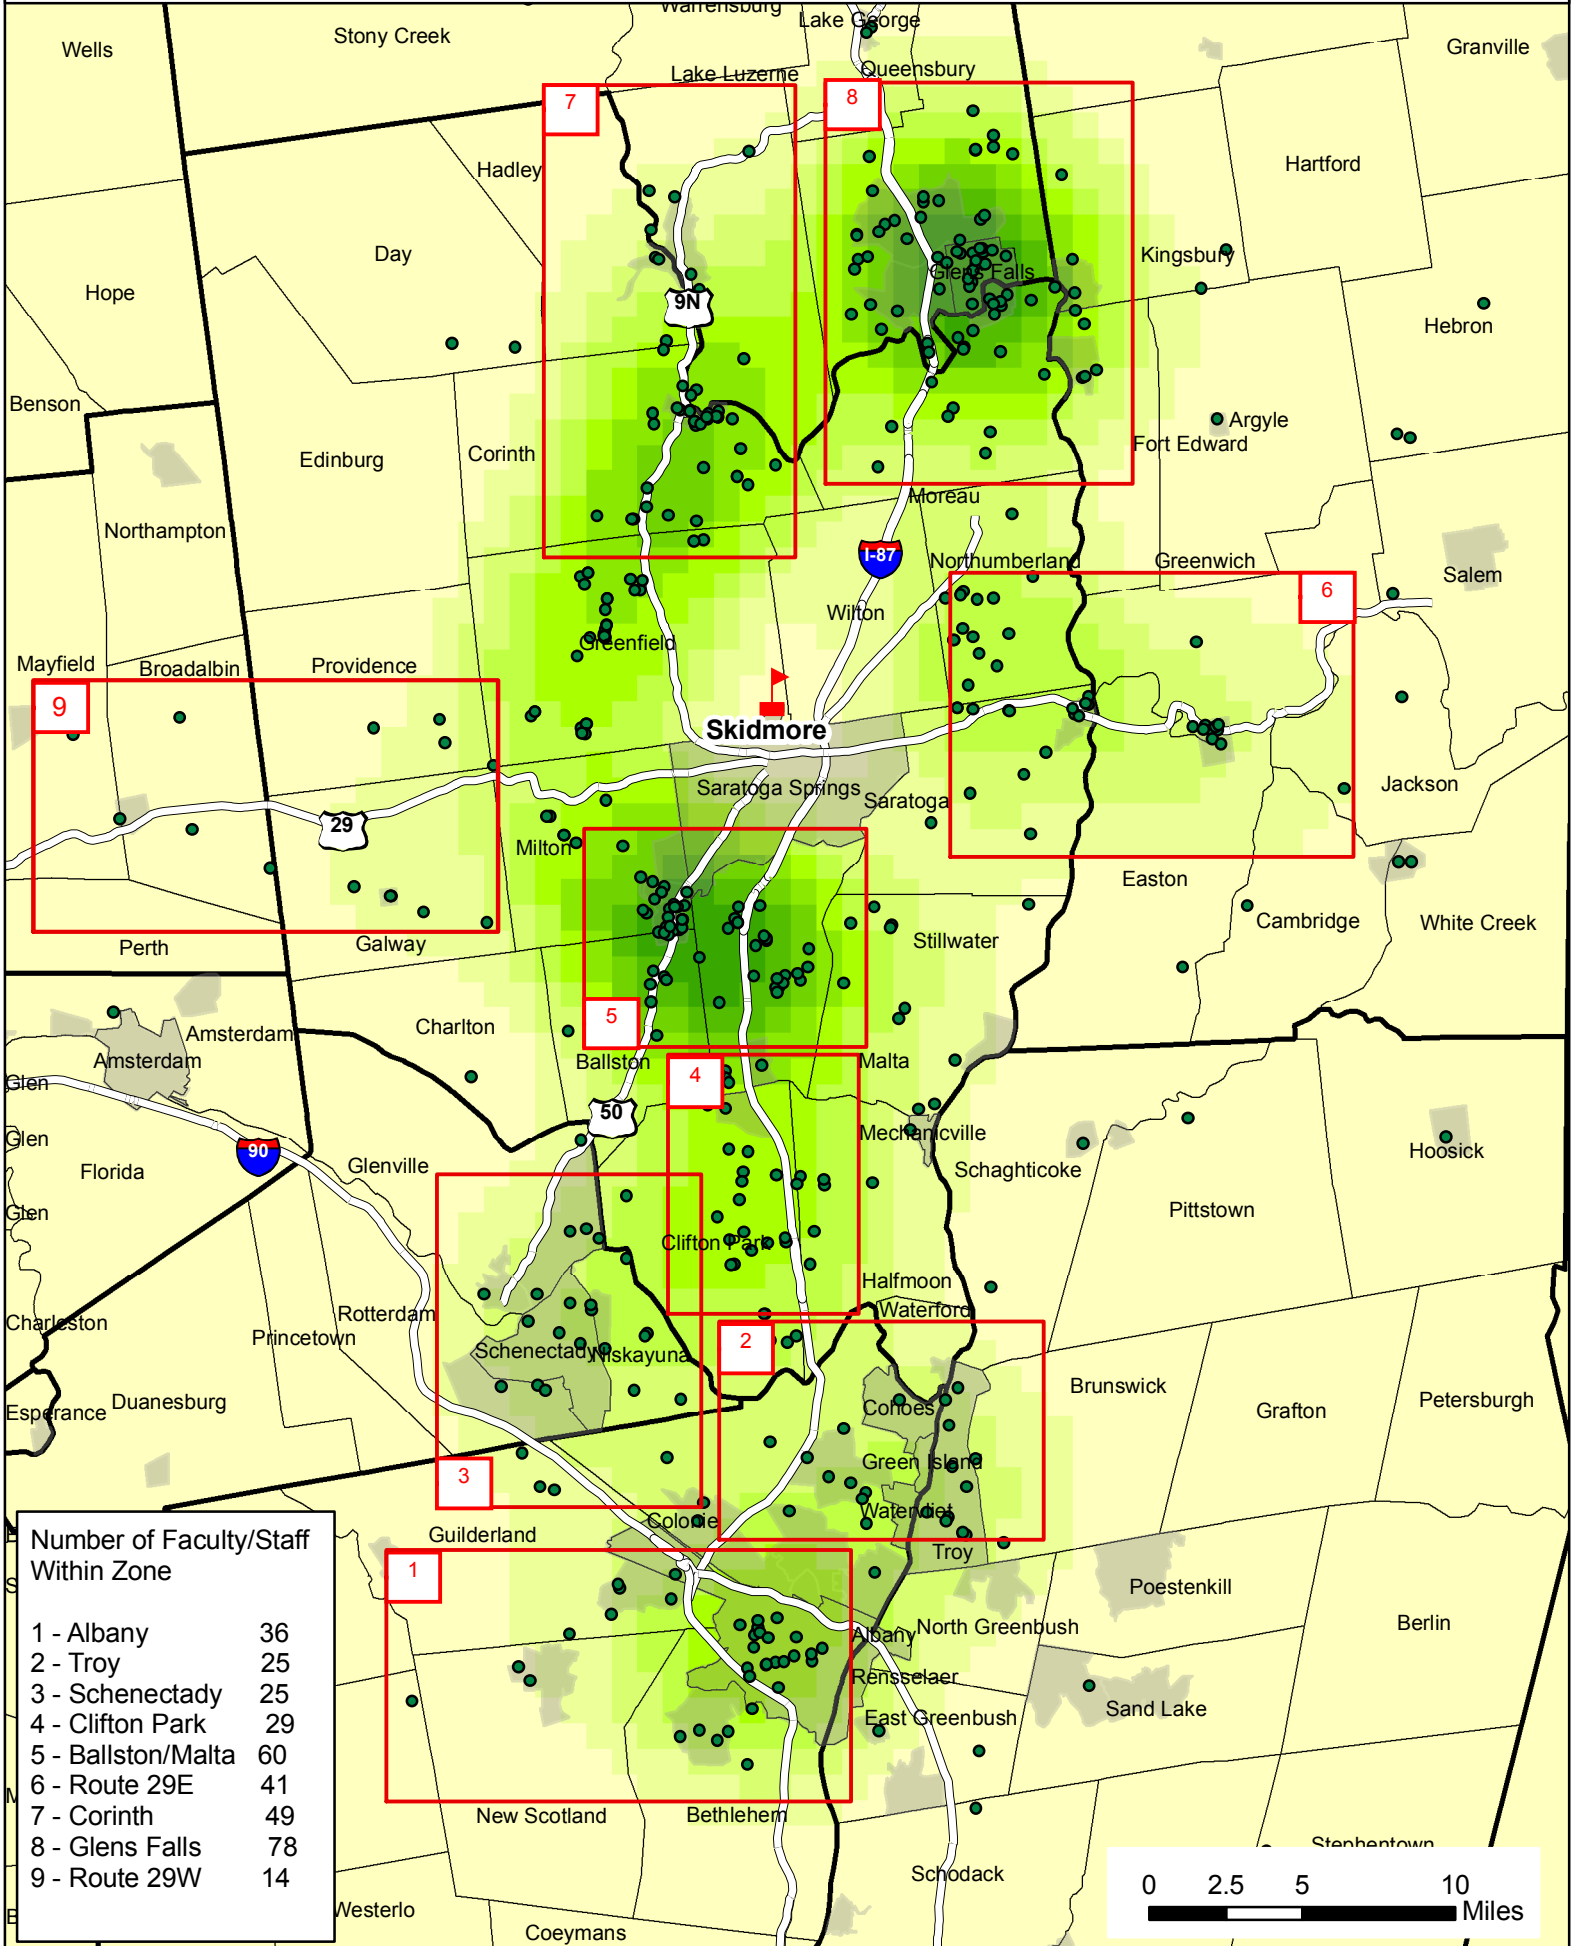

# SKIDMORE COLLEGE FACULTY/STAFF CARPOOL ZONES

## Number of Faculty/Staff Within Zone

1 - Albany	36
2 - Troy	25
3 - Schenectady	25
4 - Clifton Park	29
5 - Ballston/Malta	60
6 - Route 29E	41
7 - Corinth	49
8 - Glens Falls	78
9 - Route 29W	14

0 2.5 5 10 Miles