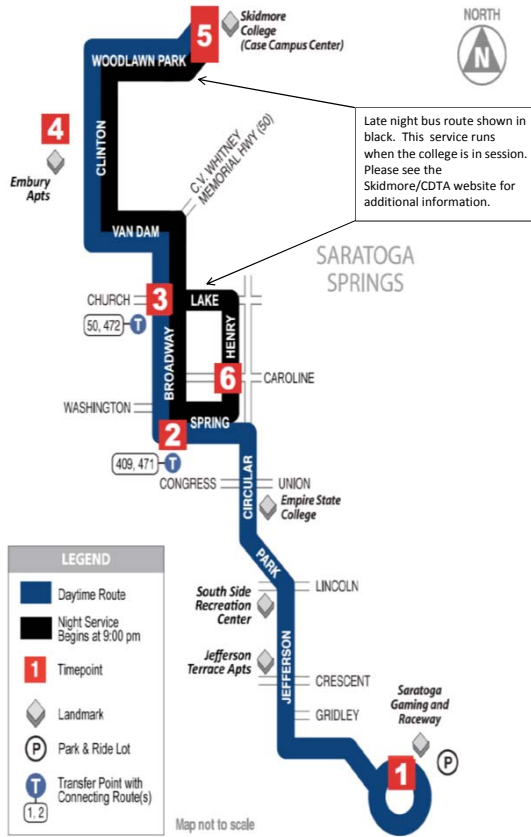

5	3	2	6	3	5
Skidmore College - Round Trip					
Skidmore College	Broadway & Church	Spring & Putnam	Caroline & Henry	Broadway & Lake	Skidmore College
10:00pm	10:07pm	10:11pm	10:13pm	10:15pm	10:24pm
10:30pm	10:37pm	10:41pm	10:43pm	10:45pm	10:54pm
11:00pm	11:07pm	11:11pm	11:13pm	11:15pm	11:24pm
11:30pm	11:37pm	11:41pm	11:43pm	11:45pm	11:54pm
12:00am	12:07am	12:11am	12:13am	12:15am	12:24am

For more information, call 518-482-8822 or visit [www.cdta.org](http://www.cdta.org)

5	3	2	6	3	5
THURSDAY @ 9:00PM THROUGH SUNDAY @ 4:24AM					
Skidmore College - Round Trip					
Skidmore College	Broadway & Church	Spring & Putnam	Caroline & Henry	Broadway & Lake	Skidmore College
<b>These trips do not run when Skidmore College is not in session:</b>					
12:30am	12:37am	12:41pm	12:43pm	12:45pm	12:54pm
1:00am	1:07am	1:11am	1:13am	1:15am	1:24am
1:30am	1:37am	1:41am	1:43am	1:45am	1:54am
2:00am	2:07am	2:11am	2:13am	2:15am	2:24am
2:30am	2:37am	2:41am	2:43am	2:45am	2:54am
3:00am	3:07am	3:11am	3:13am	3:15am	3:24am
3:30am	3:37am	3:41am	3:43am	3:45am	3:54am
4:00am	4:07am	4:11am	4:13am	4:15am	4:24am

1	2	3	4	5
Sunday				
To Skidmore traveling North from Saratoga				
Saratoga Gaming & Raceway	Spring & Putnam	Broadway & Lake	Embury Apts.	Skidmore College
8:30am	8:41am	8:45am	8:49am	8:55am
9:30am	9:41am	9:45am	9:49am	9:55am
10:30am	10:41am	10:45am	10:49am	10:55am
11:30am	11:41am	11:45am	11:49am	11:55am
12:30pm	12:41pm	12:45pm	12:49pm	12:55pm
1:30pm	1:41pm	1:45pm	1:49pm	1:55pm
2:30pm	2:41pm	2:45pm	2:49pm	2:55pm
3:30pm	3:41pm	3:45pm	3:49pm	3:55pm
4:30pm	4:41pm	4:45pm	4:49pm	4:55pm
5:30pm	5:41pm	5:45pm	5:49pm	5:55pm