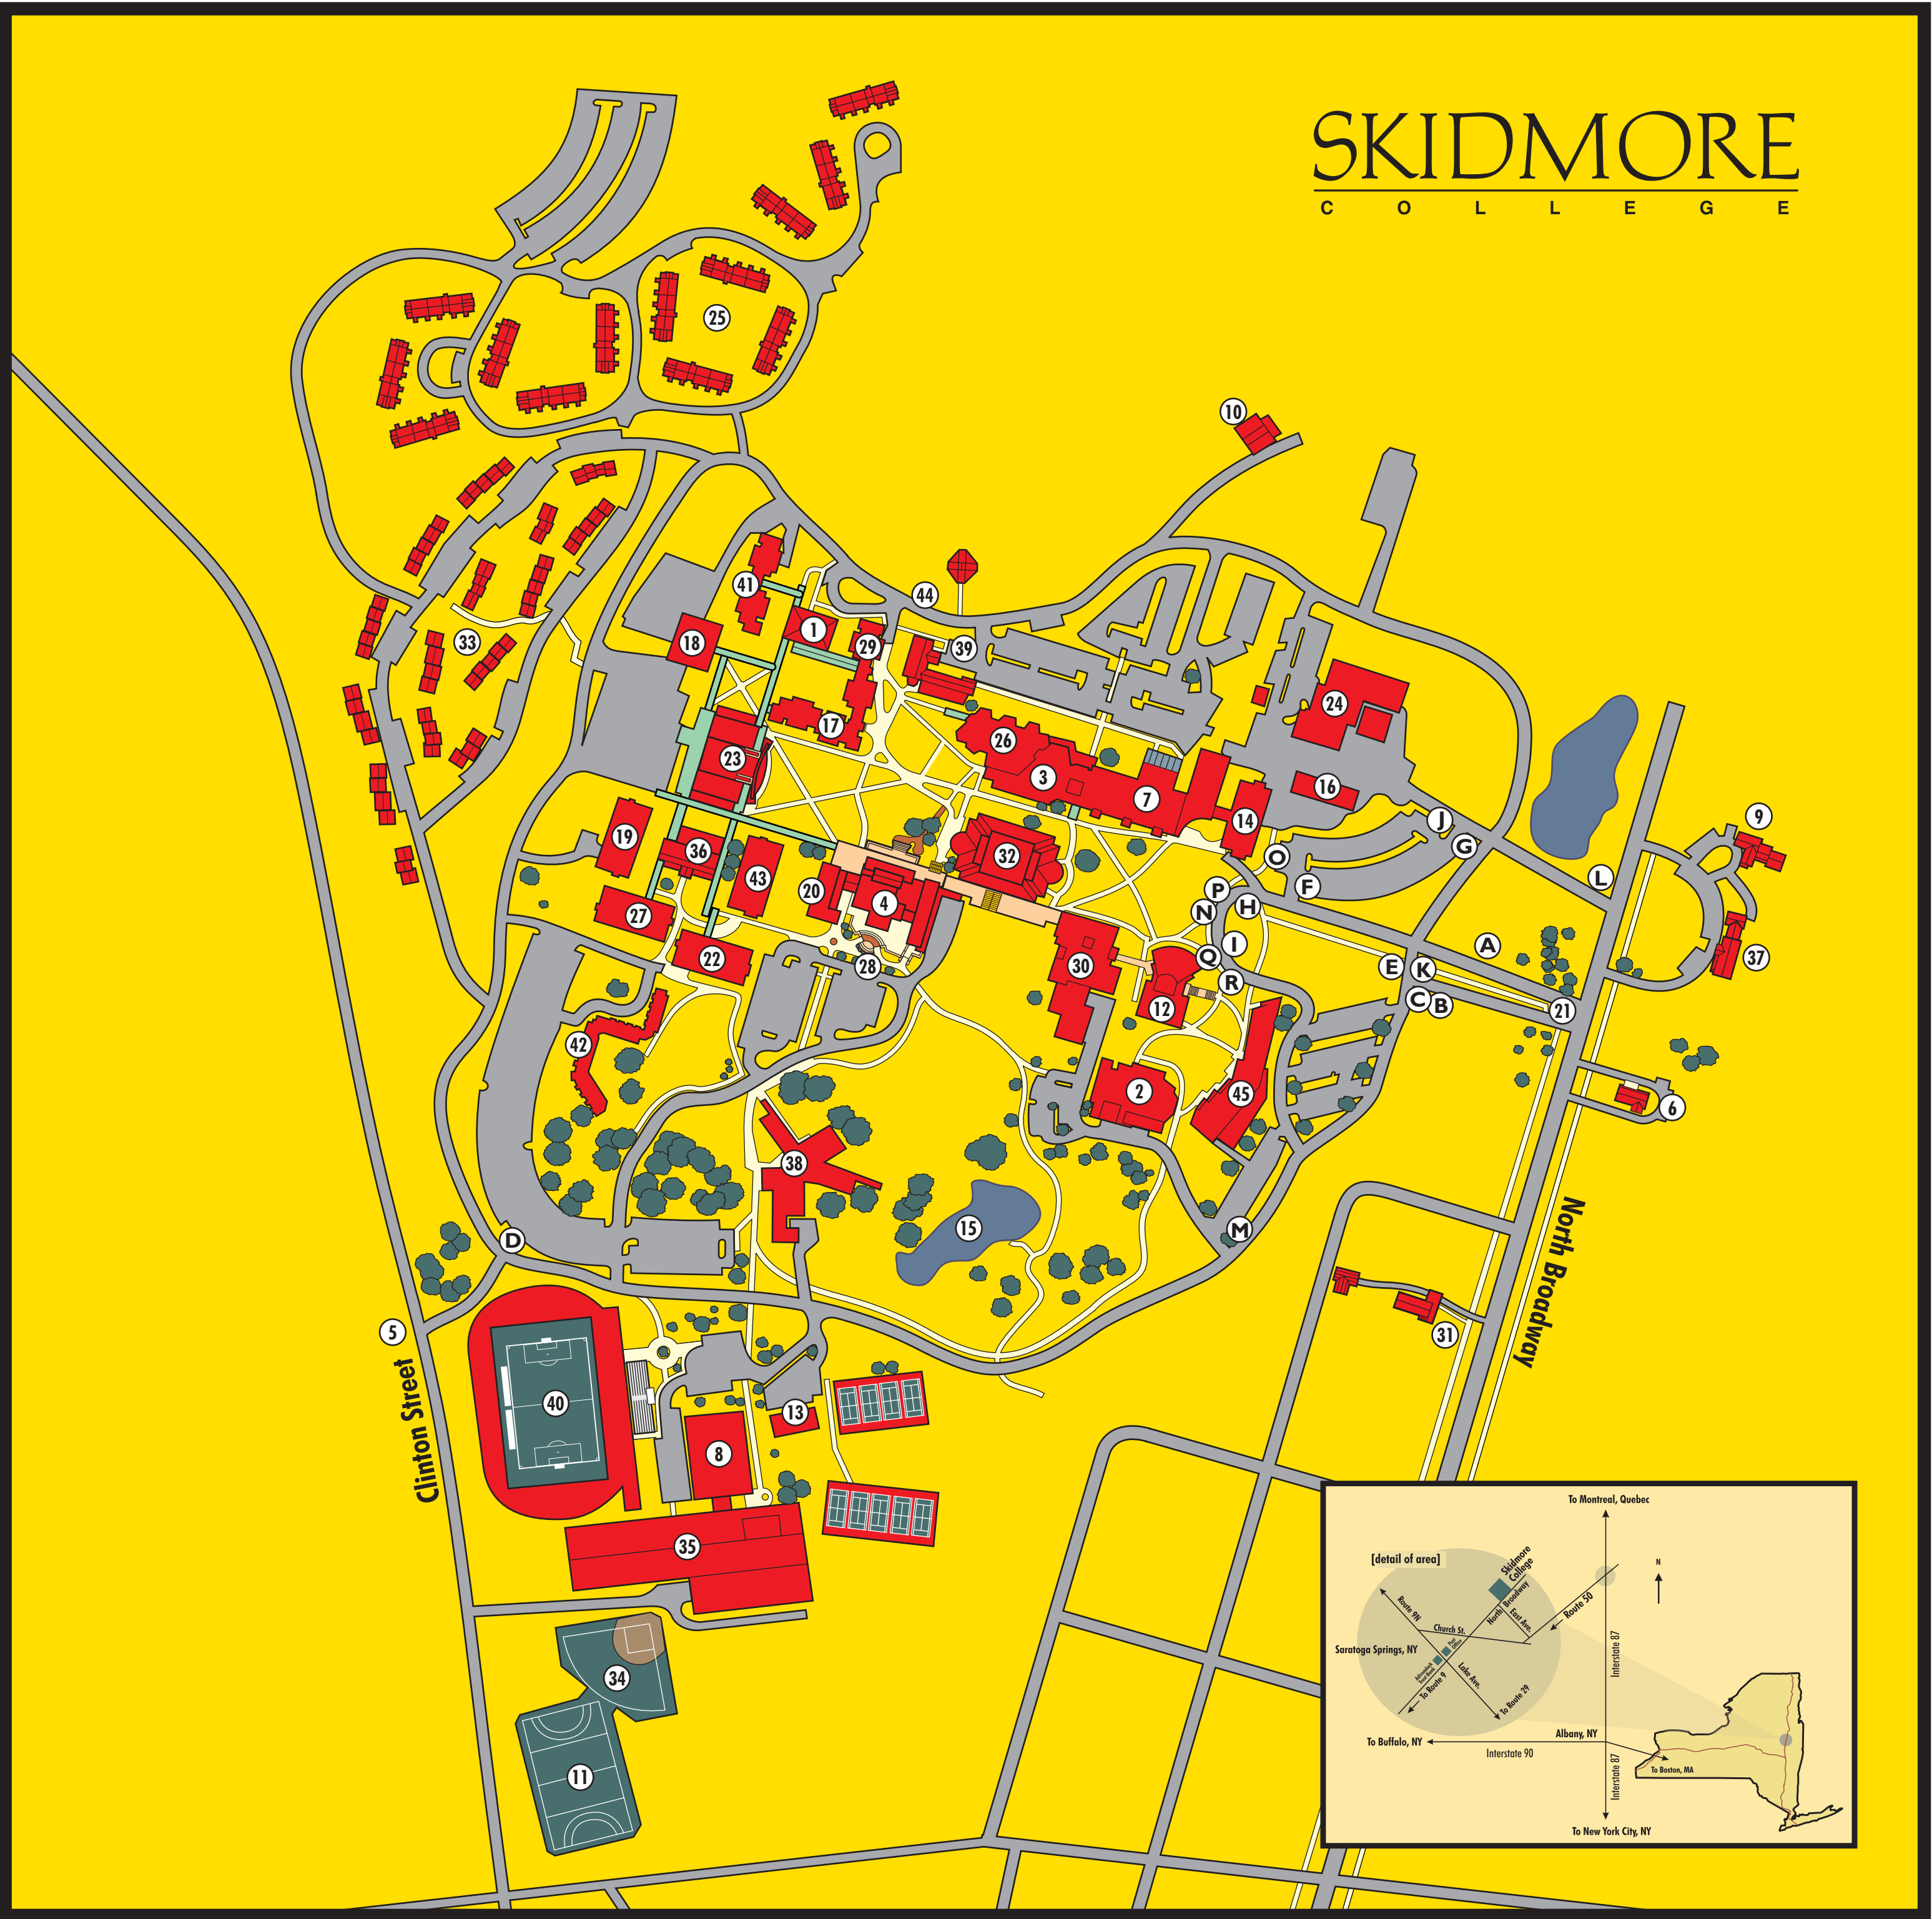

# SKIDMORE

C O L L E G E

- 1. Barrett Center
- 2. Bernhard Theater
- 3. Bolton Hall
- 4. Case Center
- 5. Clinton Street Entrance
- 6. Colton Alumni Welcome Center
- 7. Dana Science Center
- 8. Dance Center
- 9. Eissner Admissions Center

- 19. Kimball Hall
- 20. Ladd Hall
- 21. Main Entrance
- 22. McClellan Hall
- 23. Murray - Aikins Dining Hall
- 24. North Hall
- 25. Northwoods Village - Moore Commons
- 26. Palamountain Hall
- 27. Penfield Hall

- 28. Porter Plaza
- 29. Rounds Hall
- 30. Saisselin Art Building
- 31. Scribner House
- 32. Scribner Library
- 33. Scribner Village Apartments
- 34. Softball Diamond
- 35. Sports and Recreation Center
- 36. Starbuck Center

- 37. Surrey Williamson Inn
- 38. Tang Teaching Museum and Art Gallery
- 39. Tisch Learning Center
- 40. Wachenheim Field
- 41. Wait Hall
- 42. Wiecking Hall
- 43. Wilmarth Hall
- 44. Wilson Memorial Chapel
- 45. Arthur Zankel Music Center